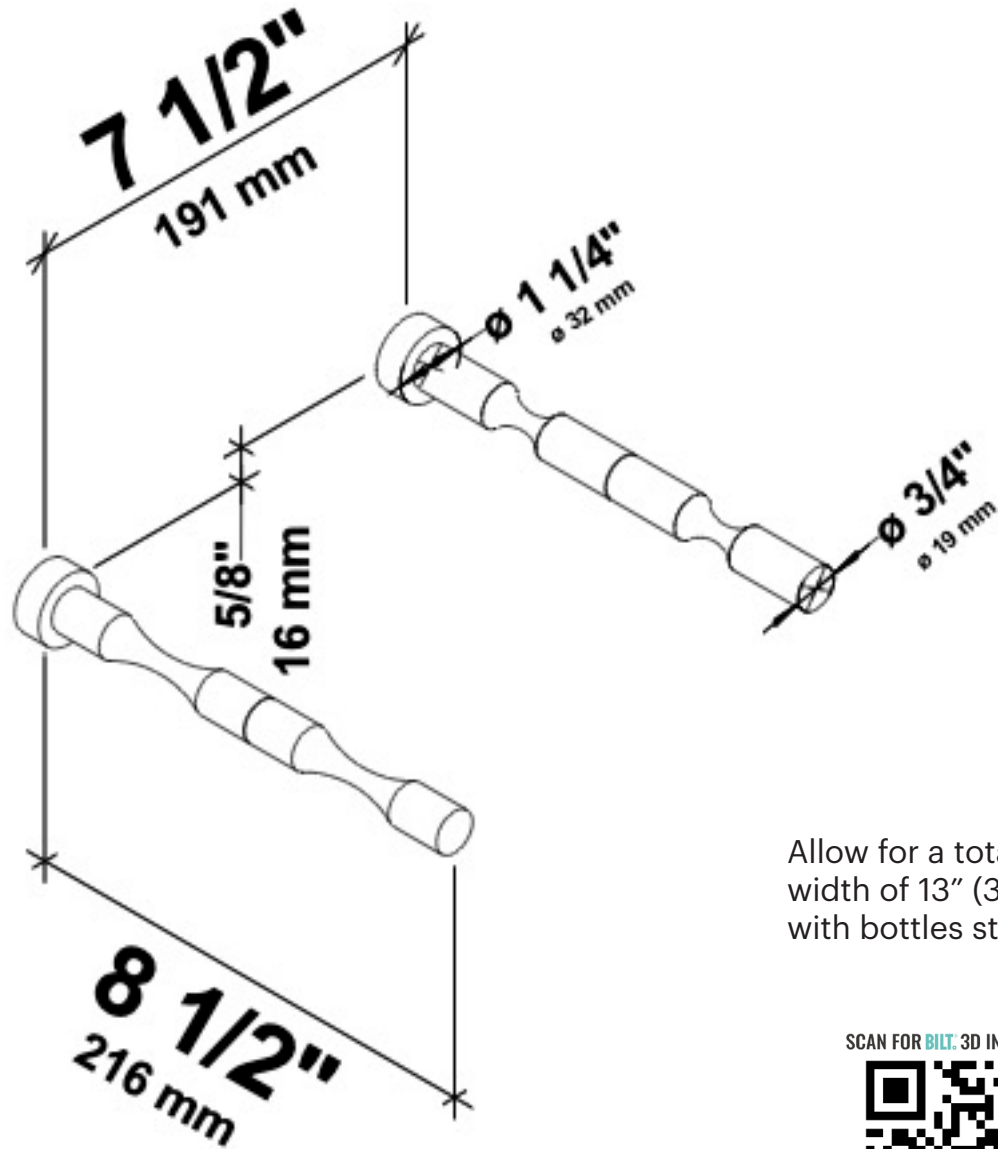

Vino Pins 2 Drywall

Spec Sheet for VPC-2 (2-bottle metal wine rack kit for drywall installs)

Allow for a total width of 13" (331mm) with bottles stored.

SCAN FOR **BILT**. 3D INSTRUCTIONS

POWERED BY **BILT** INTELLIGENT INSTRUCTIONS™

VINTAGEVIEW®
MOVING WINE STORAGE FORWARD

4690 Joliet St., Denver, CO 80239 | phone: 866.650.1500 | fax: 866.650.1501 | VintageView.com

For product warranty information, please visit vintageview.com/warranty